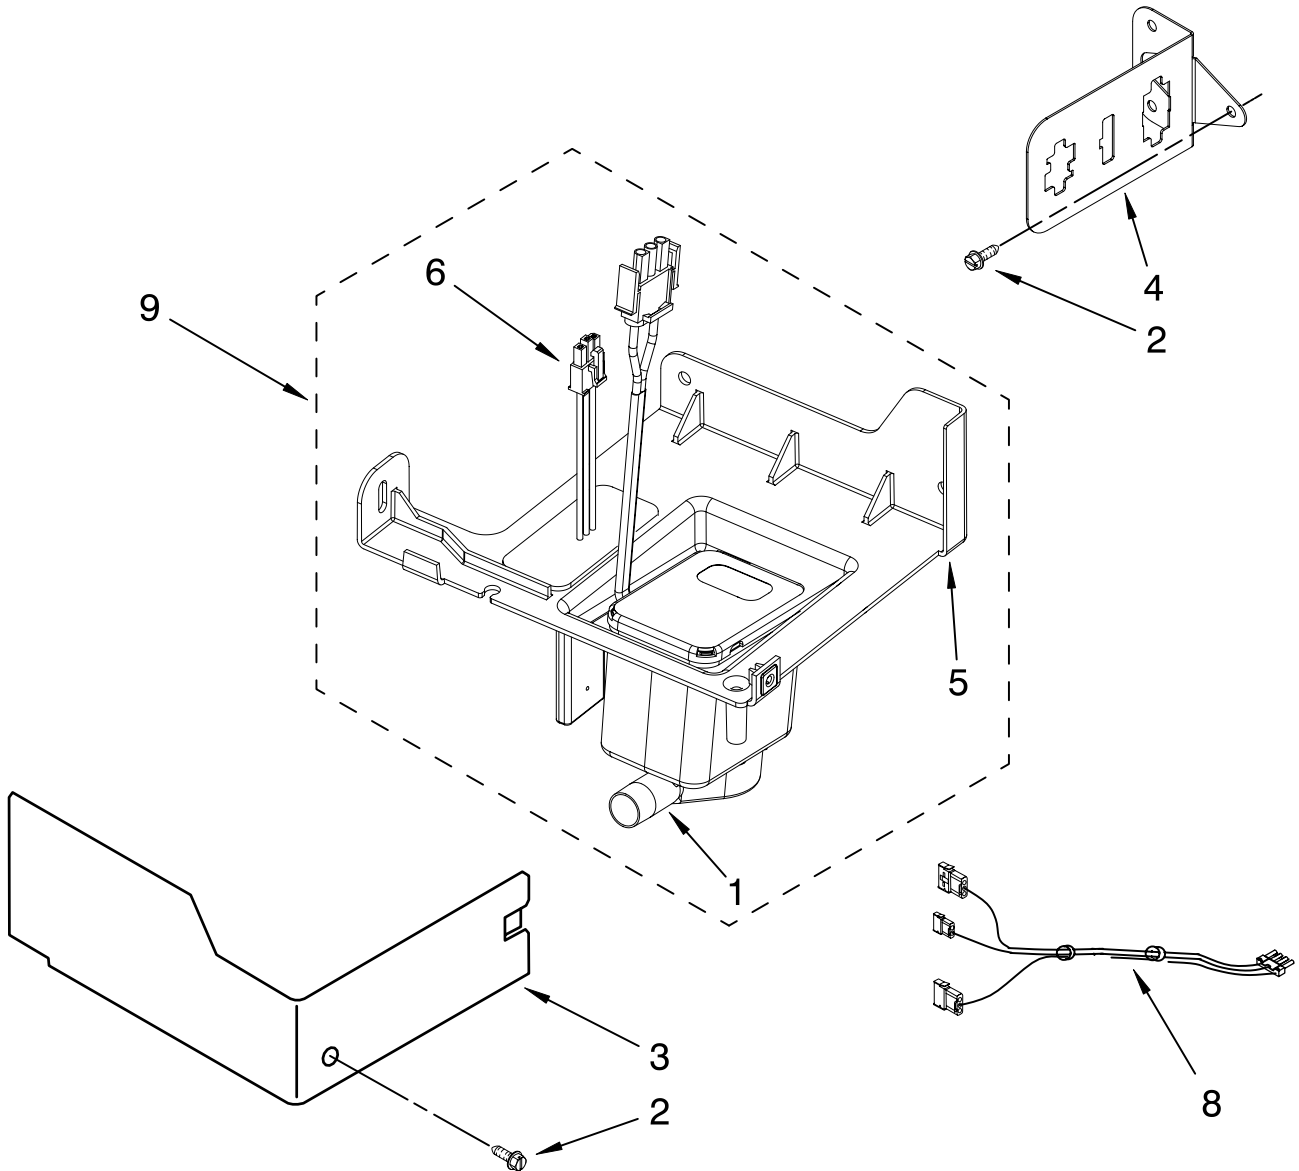

For Model: KUIK15NLTS1

(Stainless Steel)

Illus. No.	Part No.	DESCRIPTION
1	W10159841	Valve, Complete Water
2	2217286	Tube, Plastic
3	488208	Screw
4	2185523	Dispenser, Water
5	2217269	Evaporator
6	2313705	Pump, Drain
7	2313851	Tube, Reservoir Pump
8	2172593	Tube, Water Fill
9	488660	Nut, Speed
10	836667	Spacer
11	2208539	Fastener, Pushnut
12	489443	Screw
13	2185625	Reservoir, Water Slide
14	2185626	Tube
15	2313890	Hose, Overflow
16	2313604	Guide-Ice, Grid
17	2313603	Bracket, Front and Rear
18	2313602	Bracket, Side Left and Right
19	2185681	Harness, Grid
20	W10136146	Tube
21	2310169	Wire Assembly (Valve)
26	3400886	Screw
28	2313637	Grid Assembly (Complete)
29	2174754	Wire, Grid Cutter
30	2185570	Cover, Grid
31	8281228	Thumbscrew
32	2324334	Reservoir, Water
33	3400884	Screw
34	2185696	Cap, Drain
35	3400909	Nut, Push-In

FOR ORDERING INFORMATION REFER TO PARTS PRICE LIST

PUMP PARTS

For Model: KUIC15NLTS1

(Stainless Steel)

Illus. No.	Part No.	DESCRIPTION
1	2313628	Pump-Recirculating
2	3400884	Screw 8-18 X 5/8
3	2185677	Cover, Pump
4	2313844	Bracket, Connector Assembly
5	2313627	Bracket-Pump
6	2313643	Sensor-Water Level
8	2310092	Wiring Harness Main To Pump
9	2313702	Pump Assembly